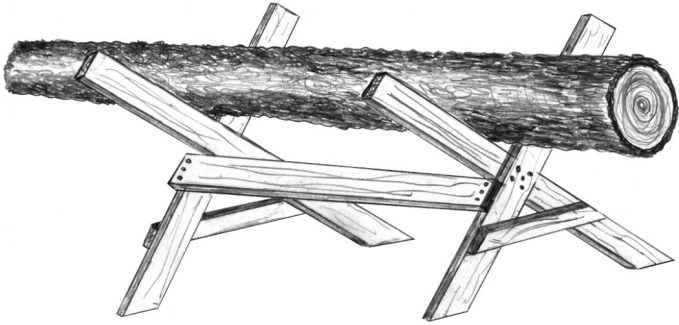

Skeleton Key

Feather
Edged
Casing

Beaded
Casing

Colonial Casing

Door Casings

Chisels

Combination Square

One Kind Of Conventional Framing

Cordwood Saw or Buzz Saw

Log Chain

Foundation & Up

Glass Jar Gravity – Gas Pump

Roof Truss

Diaphragm Pump

Diaphragm Pump - Intake Stroke

One Man Saw

Temporary Power Pole

Rough-in Plumbing

Sawbuck with Log

Swing-out Windshield

Strong Good
for Framing

Good for
Trim Work

Sawhorses

Shiplap Siding

Rafter - Common

Homemade Tamp

Wedge Driven is in with
a Sledgehammer

Steel Wedge

Steel Wedge

Two Quart Drop-down Oil Can

Other books are in various stages of completion. We hope to be working on an audio version of [The Construction Prison](#).