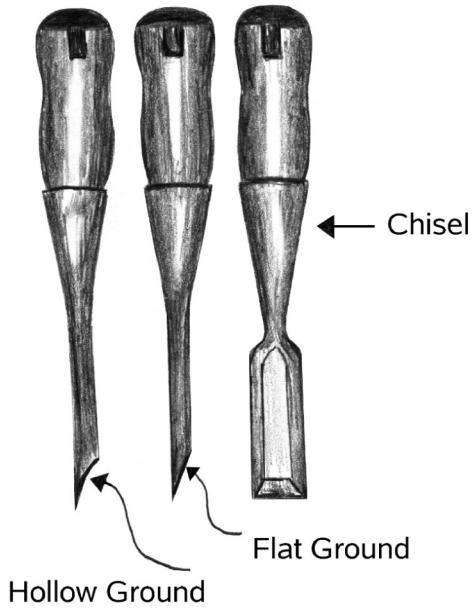

Skeleton Key

Feather
Edged
Casing

Beaded
Casing

Colonial Casing

Door Casings

Chisels

Combination Square

One Kind Of Conventional Framing

Cordwood Saw or Buzz Saw

Log Chain

Foundation & Up

Glass Jar Gravity – Gas Pump

Roof Truss

Diaphragm Pump

Diaphragm Pump - Intake Stroke

One Man Saw