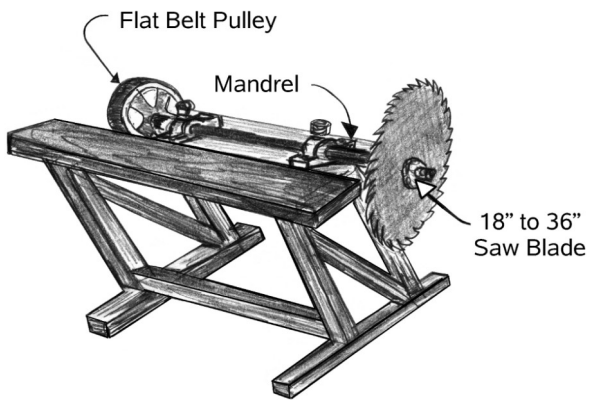

Skeleton Key

Feather
Edged
Casing

Beaded
Casing

Colonial Casing

Door Casings

Chisels

Combination Square

One Kind Of Conventional Framing

Cordwood Saw or Buzz Saw

Log Chain

Foundation & Up

Glass Jar Gravity – Gas Pump

Roof Truss

Diaphragm Pump

Diaphragm Pump - Intake Stroke

One Man Saw

Temporary Power Pole

Rough-in Plumbing

Sawbuck with Log

Swing-out Windshield

Strong Good
for Framing

Good for
Trim Work

Sawhorses

Shiplap Siding