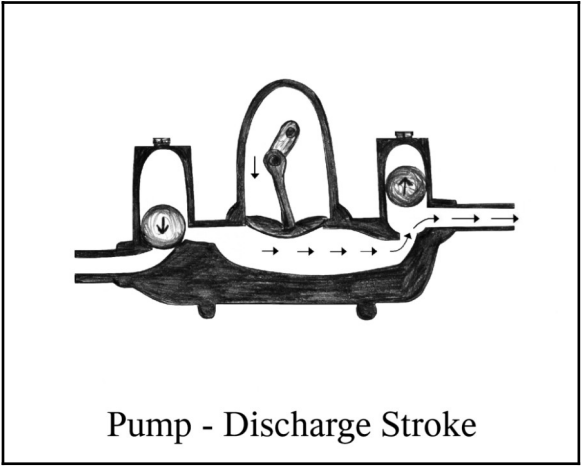

Cordwood Saw or Buzz Saw

Log Chain

Foundation & Up

Glass Jar Gravity – Gas Pump

Roof Truss

Diaphragm Pump

Diaphragm Pump - Intake Stroke

One Man Saw

Temporary Power Pole

Rough-in Plumbing

Sawbuck with Log

Swing-out Windshield

Strong Good
for Framing

Good for
Trim Work

Sawhorses

Shiplap Siding