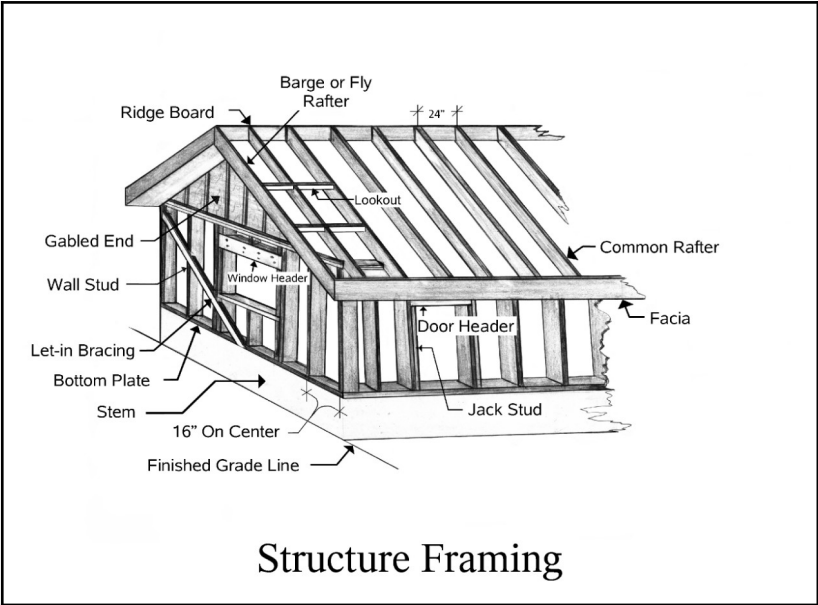

Temporary Power Pole

Rough-in Plumbing

Sawbuck with Log

Swing-out Windshield

Strong Good
for Framing

Good for
Trim Work

Sawhorses

Shiplap Siding

Rafter - Common

Homemade Tamp

Wedge Driven is in with
a Sledgehammer

Steel Wedge

Steel Wedge

Two Quart Drop-down Oil Can

Other books are in various stages of completion. We hope to be working on an audio version of [The Construction Prison](#).