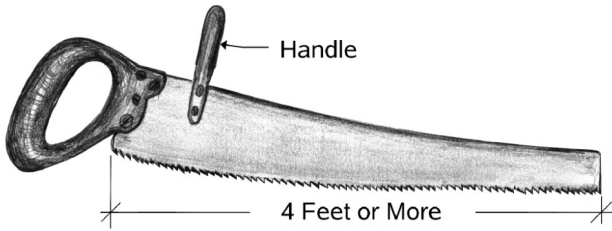

Skeleton Key

Feather
Edged
Casing

Beaded
Casing

Colonial Casing

Door Casings

Chisels

Combination Square

One Kind Of Conventional Framing

Cordwood Saw or Buzz Saw

Log Chain

Foundation & Up

Glass Jar Gravity – Gas Pump

Roof Truss

Diaphragm Pump

Diaphragm Pump - Intake Stroke

One Man Saw

Temporary Power Pole

Rough-in Plumbing

Sawbuck with Log

Swing-out Windshield

Strong Good
for Framing

Good for
Trim Work

Sawhorses

Shiplap Siding