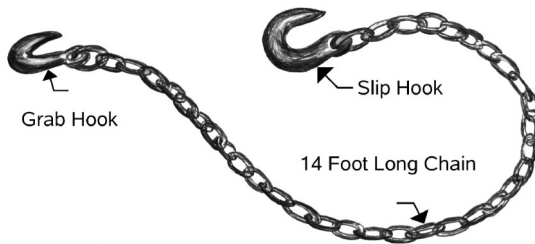

Skeleton Key

Feather
Edged
Casing

Beaded
Casing

Colonial Casing

Door Casings

Chisels

Combination Square

One Kind Of Conventional Framing

Cordwood Saw or Buzz Saw

Log Chain

Foundation & Up

Glass Jar Gravity – Gas Pump

Roof Truss

Diaphragm Pump

Diaphragm Pump - Intake Stroke

One Man Saw

Rafter - Common

Homemade Tamp

Wedge Driven is in with
a Sledgehammer

Steel Wedge

Steel Wedge

Two Quart Drop-down Oil Can

Other books are in various stages of completion. We hope to be working on an audio version of [The Construction Prison](#).