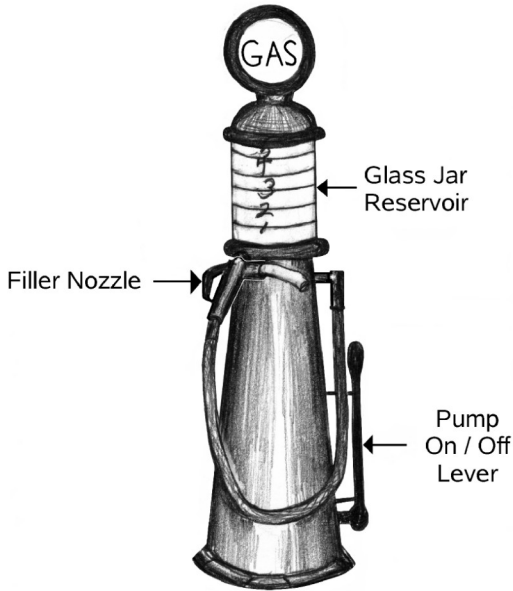

Cordwood Saw or Buzz Saw

Log Chain

Foundation & Up

Glass Jar Gravity – Gas Pump

Roof Truss

Diaphragm Pump

Diaphragm Pump - Intake Stroke

One Man Saw

Temporary Power Pole

Rough-in Plumbing

Sawbuck with Log

Swing-out Windshield

Strong Good
for Framing

Good for
Trim Work

Sawhorses

Shiplap Siding