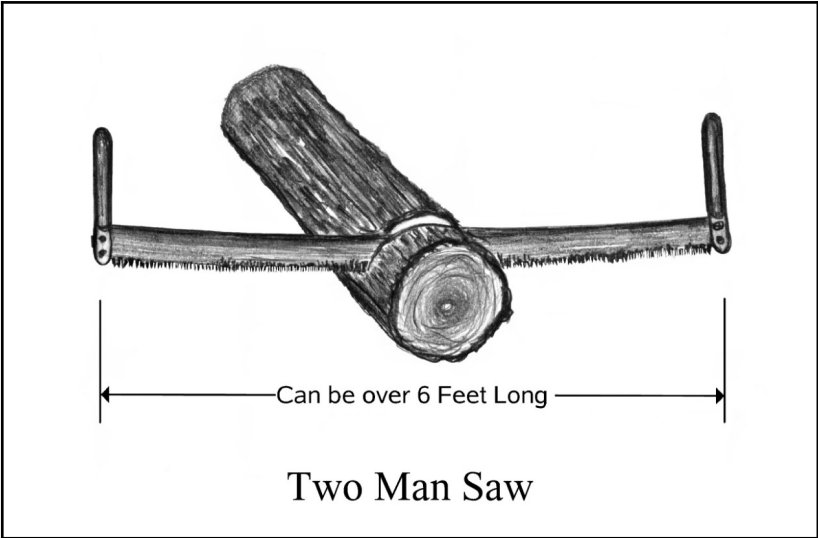

Temporary Power Pole

Rough-in Plumbing

Sawbuck with Log

Swing-out Windshield

Strong Good
for Framing

Good for
Trim Work

Sawhorses

Shiplap Siding

Rafter - Common

Homemade Tamp

Wedge Driven is in with
a Sledgehammer

Steel Wedge

Steel Wedge

Two Quart Drop-down Oil Can

Other books are in various stages of completion. We hope to be working on an audio version of [The Construction Prison](#).