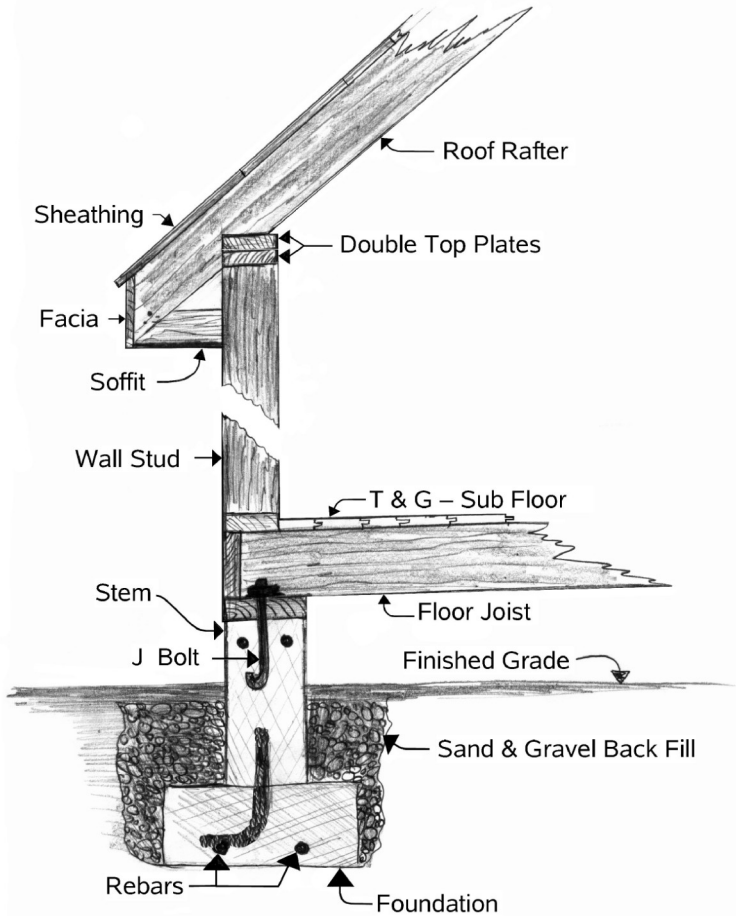

Skeleton Key

Feather
Edged
Casing

Beaded
Casing

Colonial Casing

Door Casings

Chisels

Combination Square

One Kind Of Conventional Framing

Cordwood Saw or Buzz Saw

Log Chain

Foundation & Up

Glass Jar Gravity – Gas Pump

Roof Truss

Diaphragm Pump

Diaphragm Pump - Intake Stroke

One Man Saw