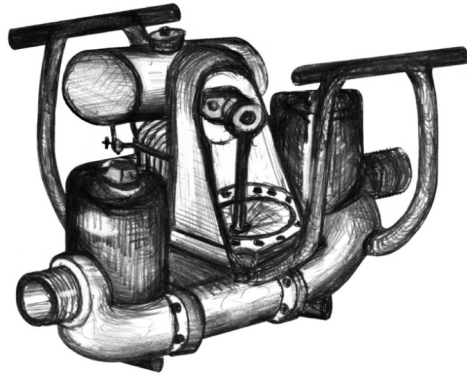

Cordwood Saw or Buzz Saw

Log Chain

Foundation & Up

Glass Jar Gravity – Gas Pump

Roof Truss

Diaphragm Pump

Diaphragm Pump - Intake Stroke

One Man Saw

Temporary Power Pole

Rough-in Plumbing

Sawbuck with Log

Swing-out Windshield

Strong Good
for Framing

Good for
Trim Work

Sawhorses

Shiplap Siding