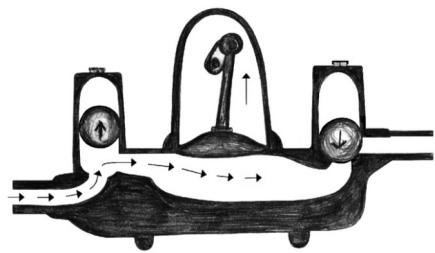

Skeleton Key

Feather
Edged
Casing

Beaded
Casing

Colonial Casing

Door Casings

Chisels

Combination Square

One Kind Of Conventional Framing

Cordwood Saw or Buzz Saw

Log Chain

Foundation & Up

Glass Jar Gravity – Gas Pump

Roof Truss

Diaphragm Pump

Diaphragm Pump - Intake Stroke

One Man Saw

Temporary Power Pole

Rough-in Plumbing

Sawbuck with Log

Swing-out Windshield

Strong Good
for Framing

Good for
Trim Work

Sawhorses

Shiplap Siding