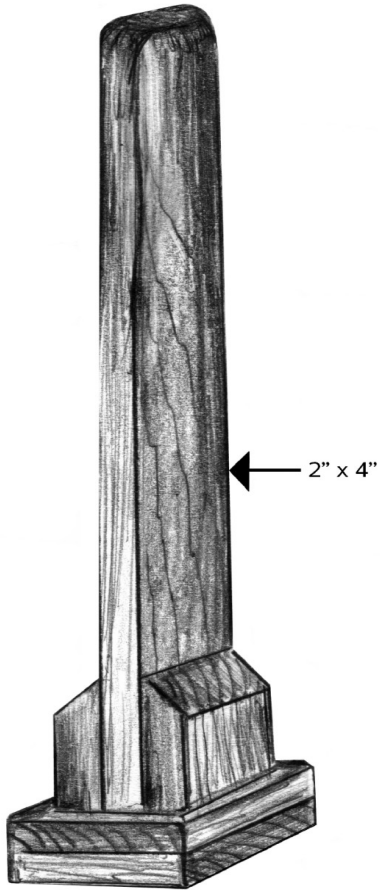

Homemade Tamp