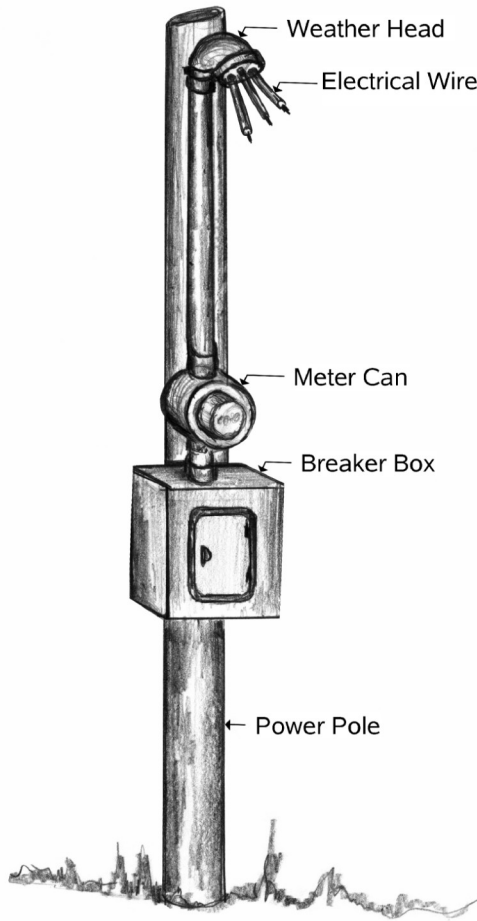

Cordwood Saw or Buzz Saw

Log Chain

Foundation & Up

Glass Jar Gravity – Gas Pump

Roof Truss

Diaphragm Pump

Diaphragm Pump - Intake Stroke

One Man Saw

Temporary Power Pole

Rough-in Plumbing

Sawbuck with Log

Swing-out Windshield

Strong Good
for Framing

Good for
Trim Work

Sawhorses

Shiplap Siding