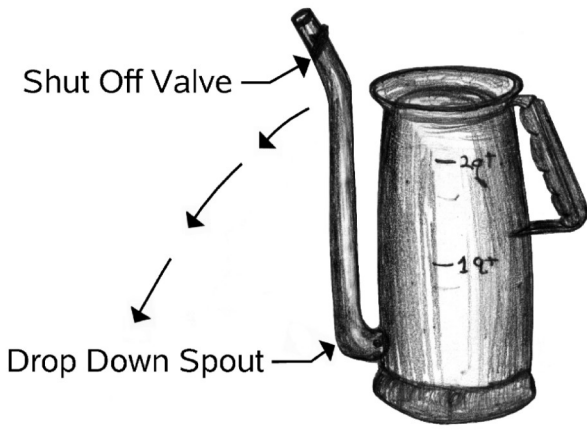

Temporary Power Pole

Rough-in Plumbing

Sawbuck with Log

Swing-out Windshield

Strong Good
for Framing

Good for
Trim Work

Sawhorses

Shiplap Siding

Rafter - Common

Homemade Tamp

Wedge Driven is in with
a Sledgehammer

Steel Wedge

Steel Wedge

Two Quart Drop-down Oil Can

Other books are in various stages of completion. We hope to be working on an audio version of [The Construction Prison](#).