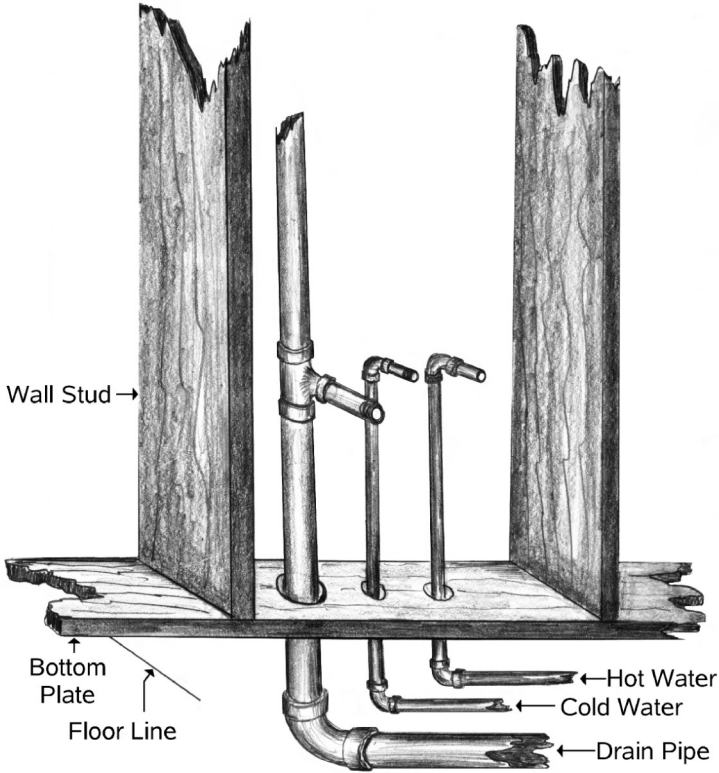

Skeleton Key

Feather
Edged
Casing

Beaded
Casing

Colonial Casing

Door Casings

Chisels

Combination Square

One Kind Of Conventional Framing

Cordwood Saw or Buzz Saw

Log Chain

Foundation & Up

Glass Jar Gravity – Gas Pump

Roof Truss

Diaphragm Pump

Diaphragm Pump - Intake Stroke

One Man Saw

Temporary Power Pole

Rough-in Plumbing

Sawbuck with Log

Swing-out Windshield

Strong Good
for Framing

Good for
Trim Work

Sawhorses

Shiplap Siding