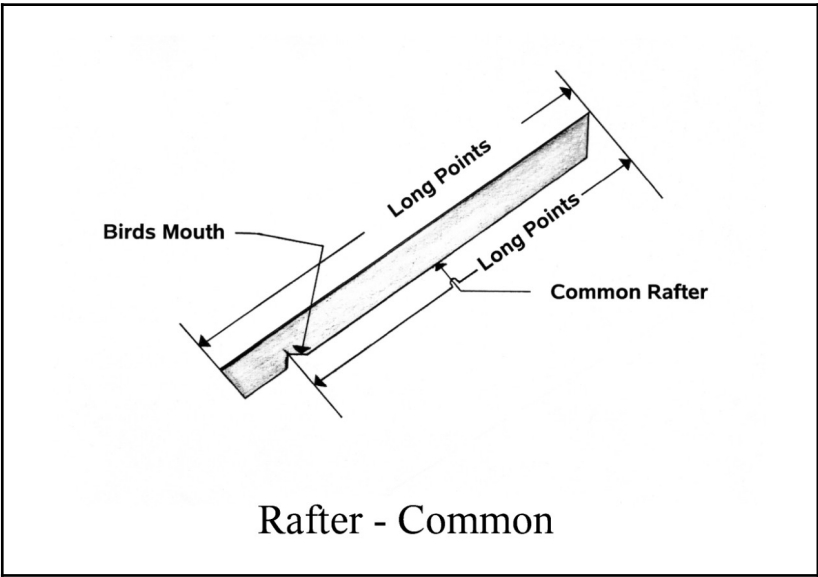

Cordwood Saw or Buzz Saw

Log Chain

Foundation & Up

Glass Jar Gravity – Gas Pump

Roof Truss

Diaphragm Pump

Diaphragm Pump - Intake Stroke

One Man Saw

Temporary Power Pole

Rough-in Plumbing

Sawbuck with Log

Swing-out Windshield

Strong Good
for Framing

Good for
Trim Work

Sawhorses

Shiplap Siding

Rafter - Common

Homemade Tamp

Wedge Driven is in with
a Sledgehammer

Steel Wedge

Steel Wedge

Two Quart Drop-down Oil Can

Other books are in various stages of completion. We hope to be working on an audio version of [The Construction Prison](#).