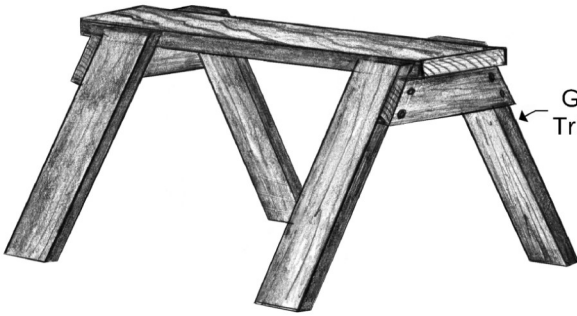

Temporary Power Pole

Rough-in Plumbing

Sawbuck with Log

Swing-out Windshield

Strong Good
for Framing

Good for
Trim Work

Sawhorses

Shiplap Siding

Rafter - Common

Homemade Tamp

Wedge Driven is in with
a Sledgehammer

Steel Wedge

Steel Wedge

Two Quart Drop-down Oil Can

Other books are in various stages of completion. We hope to be working on an audio version of [The Construction Prison](#).