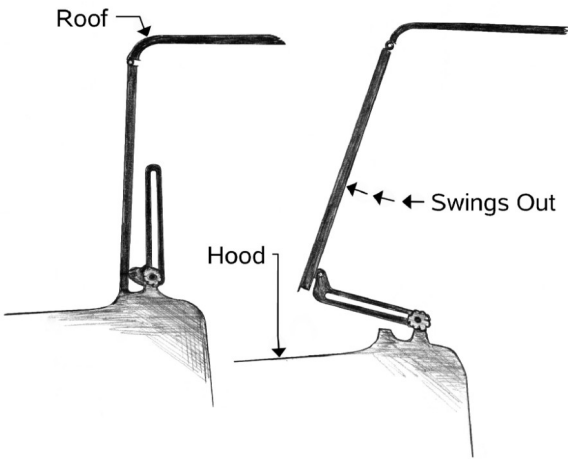

Cordwood Saw or Buzz Saw

Log Chain

Foundation & Up

Glass Jar Gravity – Gas Pump

Roof Truss

Diaphragm Pump

Diaphragm Pump - Intake Stroke

One Man Saw

Temporary Power Pole

Rough-in Plumbing

Sawbuck with Log

Swing-out Windshield

Strong Good
for Framing

Good for
Trim Work

Sawhorses

Shiplap Siding

Rafter - Common

Homemade Tamp

Wedge Driven is in with
a Sledgehammer

Steel Wedge

Steel Wedge

Two Quart Drop-down Oil Can

Other books are in various stages of completion. We hope to be working on an audio version of [The Construction Prison](#).