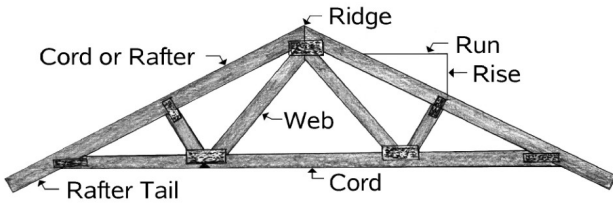

Skeleton Key

Feather
Edged
Casing

Beaded
Casing

Colonial Casing

Door Casings

Chisels

Combination Square

One Kind Of Conventional Framing

Cordwood Saw or Buzz Saw

Log Chain

Foundation & Up

Glass Jar Gravity – Gas Pump

Roof Truss

Diaphragm Pump

Diaphragm Pump - Intake Stroke

One Man Saw

Temporary Power Pole

Rough-in Plumbing

Sawbuck with Log

Swing-out Windshield

Strong Good
for Framing

Good for
Trim Work

Sawhorses

Shiplap Siding